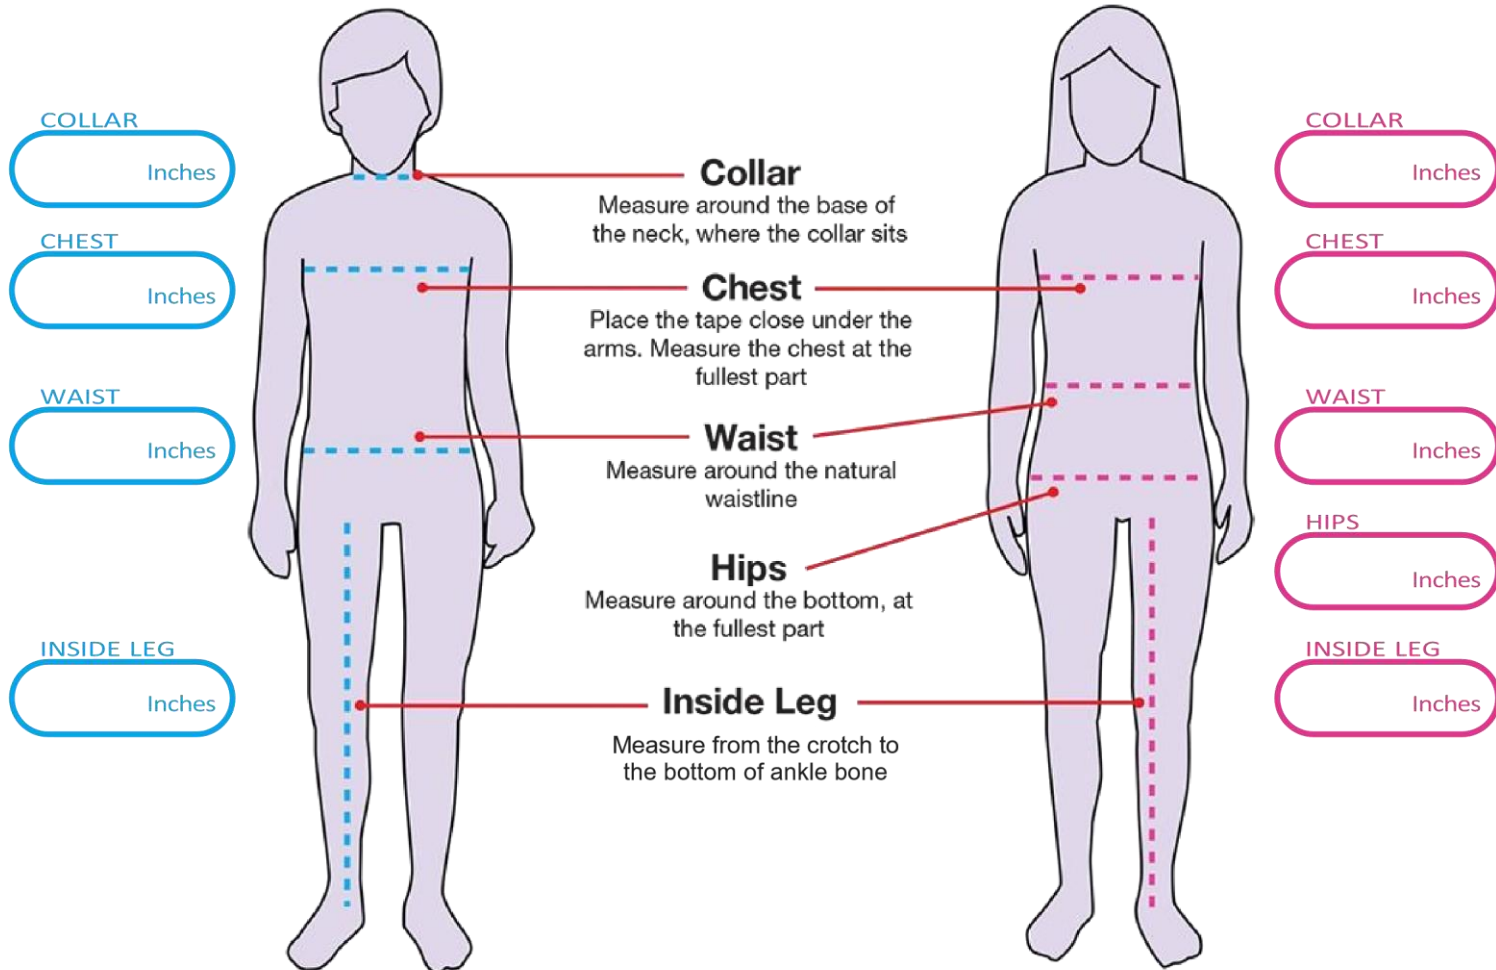

Size Guidance Sheet

Please follow the sizing instructions and complete your child's measurements in the relevant boxes.

Use the completed **Size Guidance Sheet** as an aide memoire when ordering online

PLEASE NOTE

There is a specific size chart associated with each individual product per school on our web site at

www.schoolwearhouse.ie

Please refer to these size charts to ensure you order the correct fit for your child.

Remember

**DO NOT PULL THE MEASURING TAPE TIGHT AROUND THE BODY.
MEASURE WITH THE TAPE RELAXED.
LEAVE ROOM FOR GROWTH.**