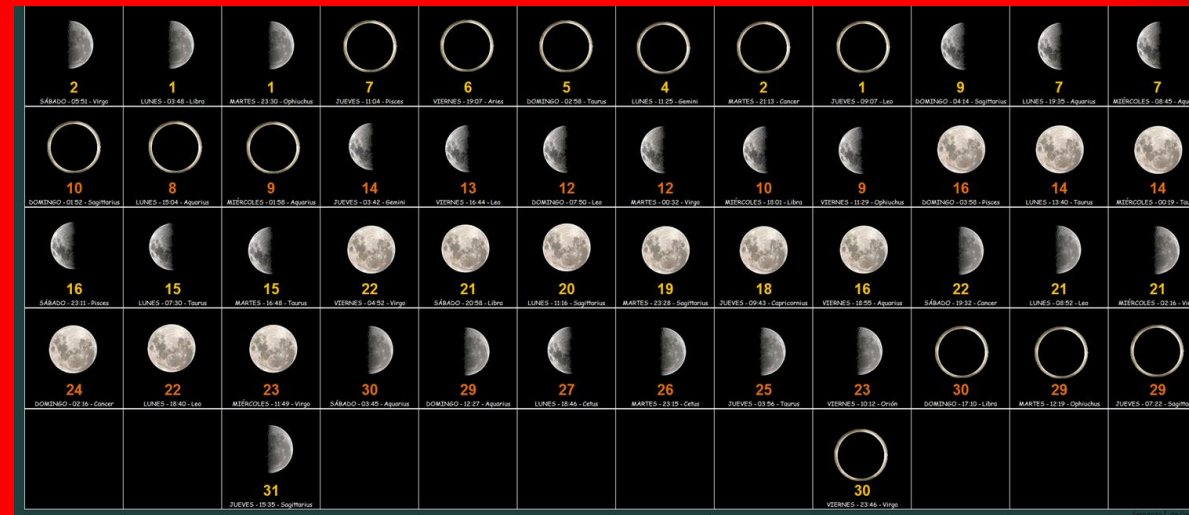

新年快樂 新年快樂 新年快樂 新年快樂

The date of Chinese New Year is based on the lunar calendar and the date changes each year.